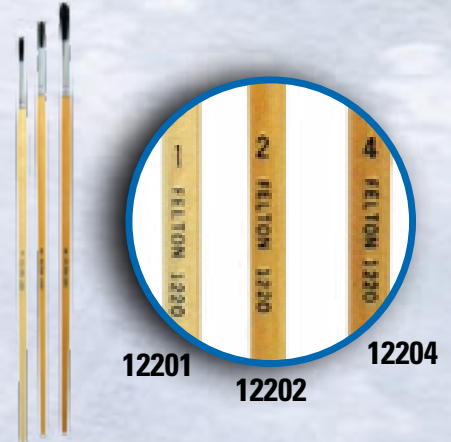

Artist Brushes – Long Handle

• Lacquered handles with a camel hair fill.

Handle Colour	Size	Overall Length	Fill	Pack Size	REF. CODE	ITEM #
BEIGE	0	7	white	12	AB	0LH
	1	7-1/4				1LH
	2	7-1/4				2LH
	3	8-1/4				3LH
	4	8-1/4				4LH
	6	8-1/4				6LH
	10	8-1/2				10LH
	12	9-1/4				12LH

Artist Brushes – Redsable Flat Bristle

• Lacquered handles with a camel hair fill.

Handle Colour	Furrel	Overall Length	Fill	Pack Size	REF. CODE	ITEM #
BEIGE	#0	10	RED SABLE	6	AB	0RS
	#4	10-3/4				4RS
	#5	11-1/8				5RS
	#6	11-1/8				6RS
	#10	11-1/2				10RS
	#12	11-1/2				12RS

Artist Brush Black Camel – Flat Bristle

Handle Colour	Furrel	Overall Length	Fill	Pack Size	REF. CODE	ITEM #
BEIGE	1/2	8-1/2	BLACK CAMEL		AB	484412

Marking Brushes

Handle Colour	Furrel	Overall Length	Fill	Pack Size	REF. CODE	ITEM #
BEIGE	#1	11-1/4	BLACK CAMEL	12	MB	12201
	#2	11-1/2				12202
	#3	12				12203
	#4	12				12204
	#5	12				12205
	#6	12				12206

Paint Brushes – Red Handle

Bristle Colour	Size (in.)	Size (mm)	Overall Length	Fill	REF. CODE	ITEM #
WHITE	1/2	13	6	PURE BRISTLE	PT	31013
	1	25.4	7-3/4			31025
	2	50				31050
	3	76.2	9			31075
	4	101.6	9-1/4			310100